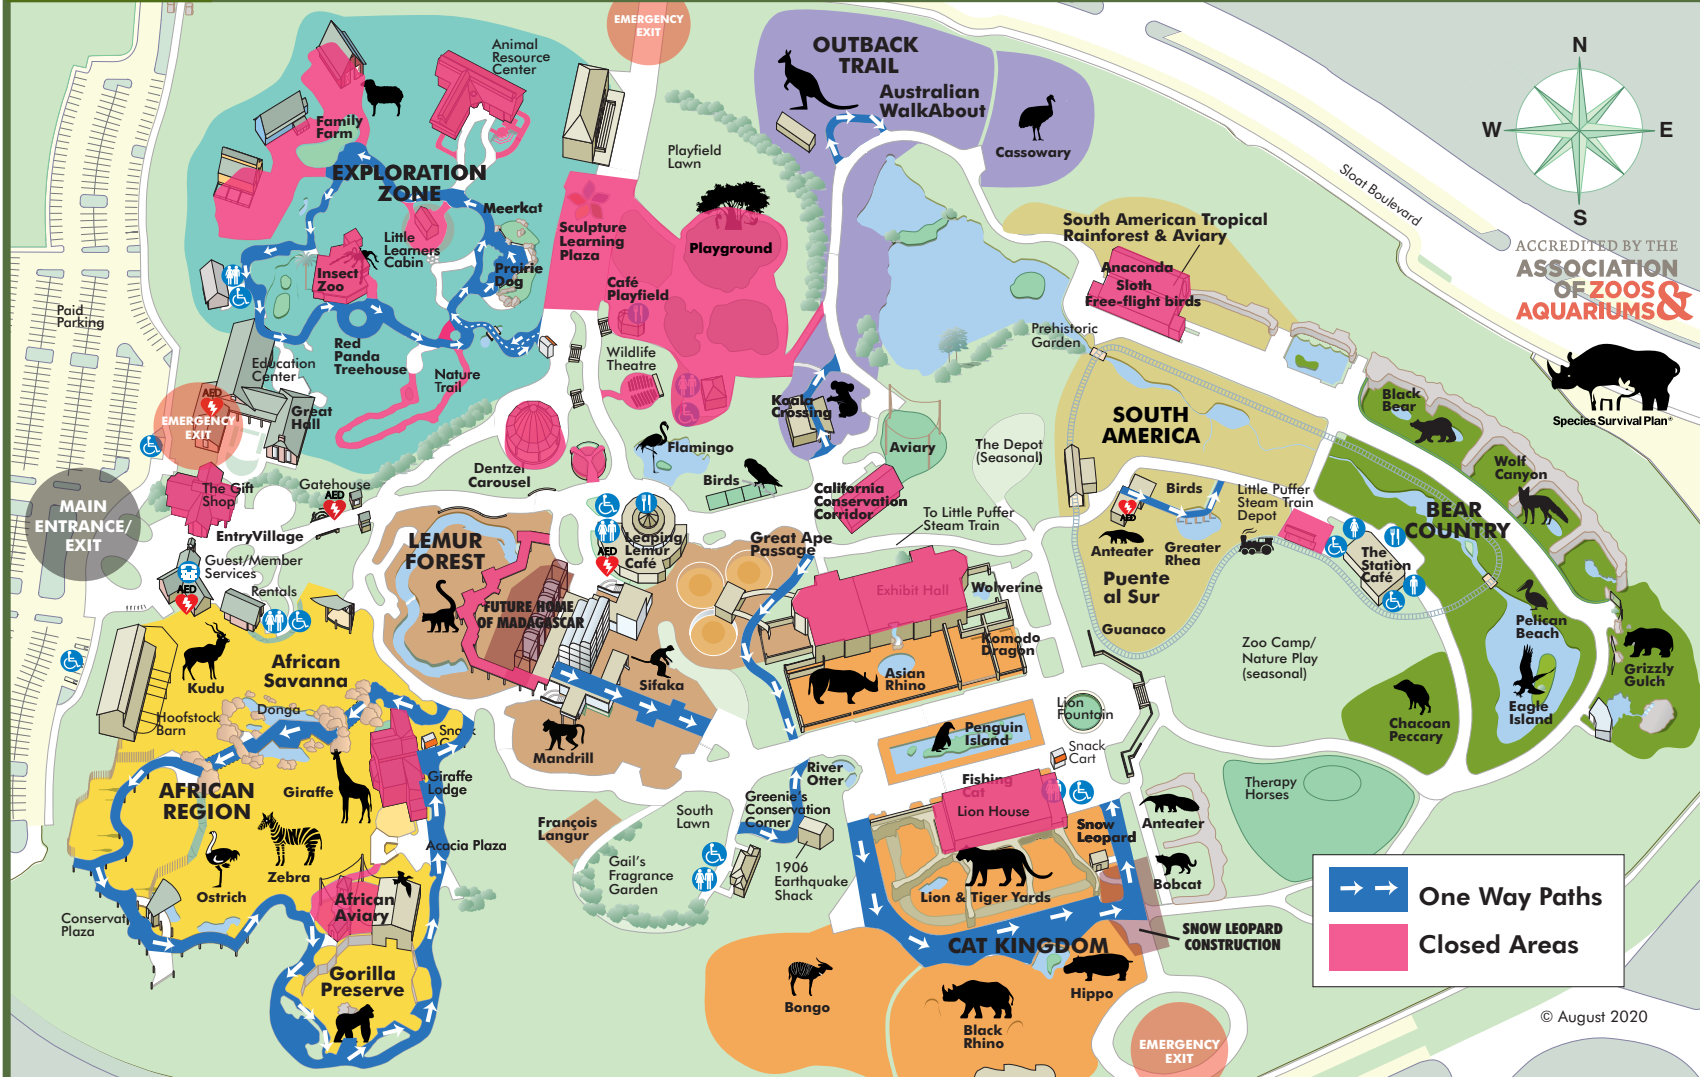

VISITOR GUIDE

The mission of San Francisco Zoo & Gardens is to connect people with wildlife, inspire caring for nature and advance conservation action.

Outdoor animal areas are open with window viewing of some habitats restricted. Indoor animal habitats and confined or interactive spaces are closed.

TEMPORARILY CLOSED AREAS

- South American Tropical Rainforest and Aviary
- Great Ape Passage Indoor Dayroom
- Lion House Indoor
- California Conservation Corridor
- Insect Zoo
- Family Farm
- Denzel Carousel
- Little Puffer Steam Train
- Elinor Friend Playground
- Sculpture Learning Plaza

FACE COVERINGS ARE REQUIRED FOR EVERYONE OVER THE AGE OF 2

6 FT DISTANCE
MAINTAIN SOCIAL DISTANCING FROM OTHERS

VISITOR SERVICES ENTRY VILLAGE

- Guest/Member Services Office - closed
- Call (415) 753-7080 for First Aid
- Lost & Found
- Zoo Memberships
- Rentals
- Wheelchairs
- Strollers

- Restroom
- Dining
- TTY Telephone
- ATM
- AED (Defibrillator)
- **SHOPS**
- Gift Shop - closed
- Pop-up Shops
- Gifts, Souvenirs, Apparel, Espresso Bar

DINING

- Leaping Lemur Café
- Grill, Fresh Salads, Drinks
- The Station Café
- Pizza, Snacks, & Drinks
- Café Playfield
- Temporarily Closed

ZOO HOURS *Subject to change*

- Open every day, including holidays.
- Spring/Summer Hours
- 10 am - 5 pm
- Winter Hours
- 10 am - 4 pm
- Family Farm - Closed
- *Tickets must be purchased online*
- www.sfzoo.org

ZOO MANNERS

- Please respect the animals. Report any disturbance of the animals to 415-753-7080.
- Please do not feed Zoo animals, peacocks, gulls, or squirrels.
- Please do not let children stand on railings and fences.
- Photography is welcome, but no selfie sticks. Please stay safely behind barriers and only in public areas.
- Please no smoking. The entire Zoo (including the parking lot) is a non-smoking facility.
- Please do not pick flowers, uproot trees and shrubs, or strip branches or leaves.
- SMILE! Today you may be videotaped or photographed by a San Francisco Zoo employee, authorized guest, or electronic surveillance. Admission serves as permission for use of your image by these parties.
- Some animals may not be on exhibit the day of your visit. They have indoor/outdoor access. Not all animals at the Zoo are shown on the map.